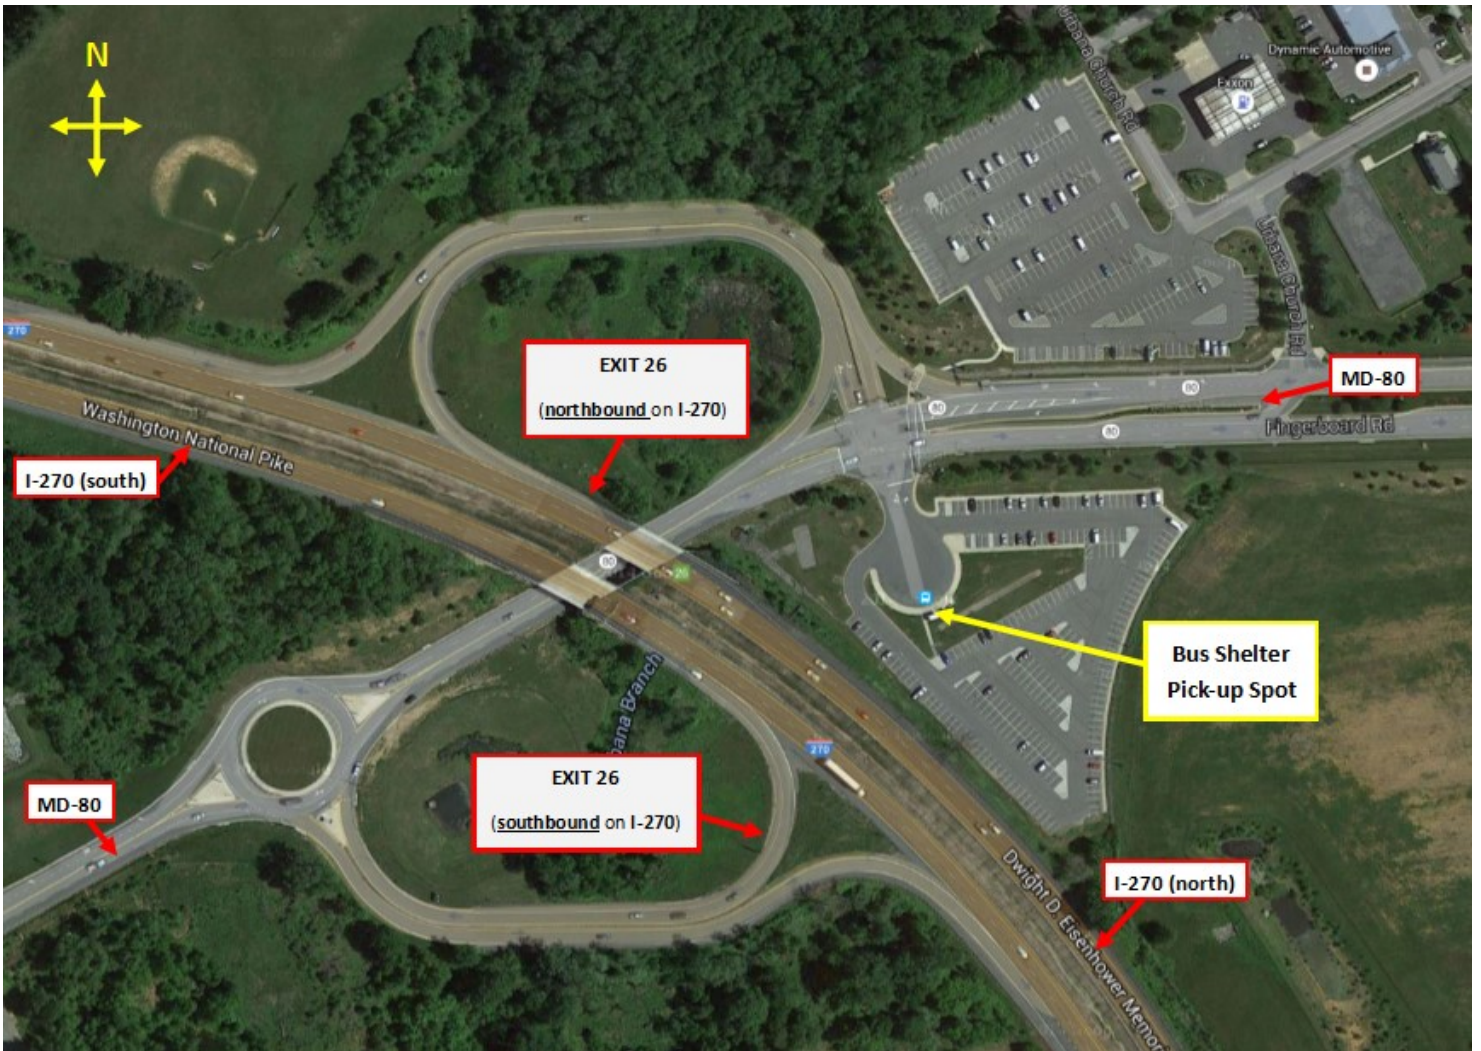

Urbana Park & Ride

Interstate-270 (Exit 26) & Maryland-80

DIRECTIONS:

The Park & Ride lot is east of I-270 and south of MD-80.

From NORTHBOUND I-270: Take Exit 26 (MD-80, Urbana). At the end of the ramp, cross MD-80 into the Park & Ride lot on the south side of MD-80.

From SOUTHBOUND I-270: Take Exit 26 (MD-80, Urbana). At the end of the ramp, turn right on MD-80. Turn right at the traffic light into the Park & Ride lot on the south side of MD-80.

PARKING:

Parking is free at this lot.

For more information call Frederick County and transfer to the Department of Transportation at 301-600-9000

BUS PICK-UP:

Wait for the bus at the BUS SHELTER.