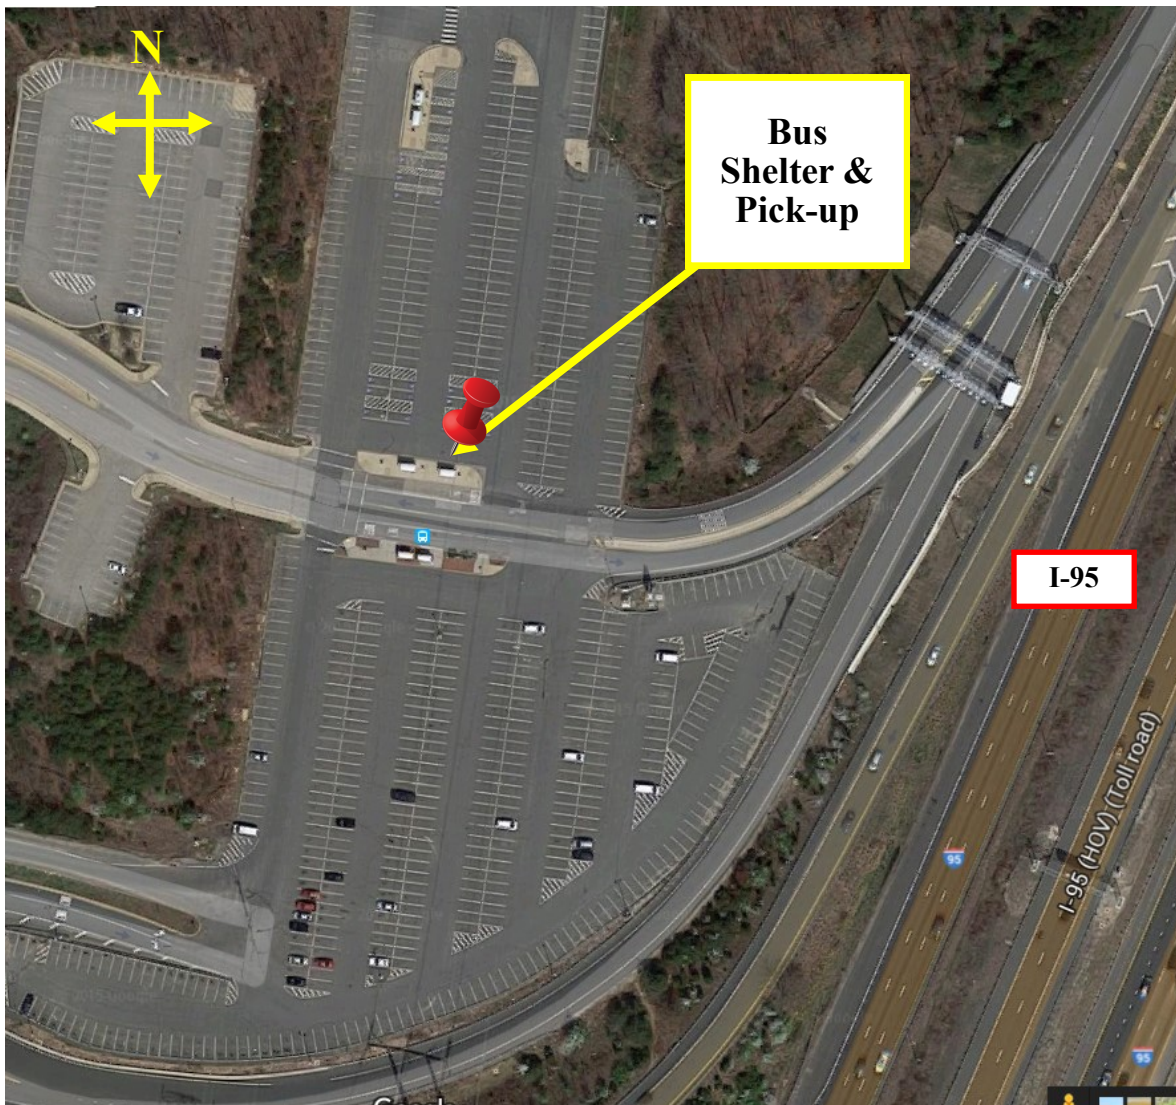

Horner Road Commuter Lot

Interstate-95, Exit 158B & VA-294/Prince William Parkway

GPS: [13455 Telegraph Rd, Woodbridge, VA 22192](https://www.google.com/maps/place/13455+Telegraph+Rd,+Woodbridge,+VA+22192)

DIRECTONS:

The Horner Road Commuter Parking Lot is west of I-95 and north of Prince William Parkway.

From SOUTHBOUND I-95: Take Exit 158B for VA-294/Prince William Parkway West towards Manassas onto Caton Hill Road. Turn right at the first traffic light onto Telegraph Road. Turn right into the COMMUTER LOT.

From NORTHBOUND I-95: Take Exit 158B for VA-294/Prince William Parkway West towards Manassas onto Caton Hill Road. Turn right at the first traffic light onto Telegraph Road. Turn right into the COMMUTER LOT.

PARKING:

Parking is free at this location. For more information, visit www.prtctransit.org/ridesharing/commuterlots.php or call OmniRide Customer Service 888-730-6664.

BUS PICK-UP:

Wait for the EYRE bus by the bus shelters closest to I-95 and directly under the power lines.