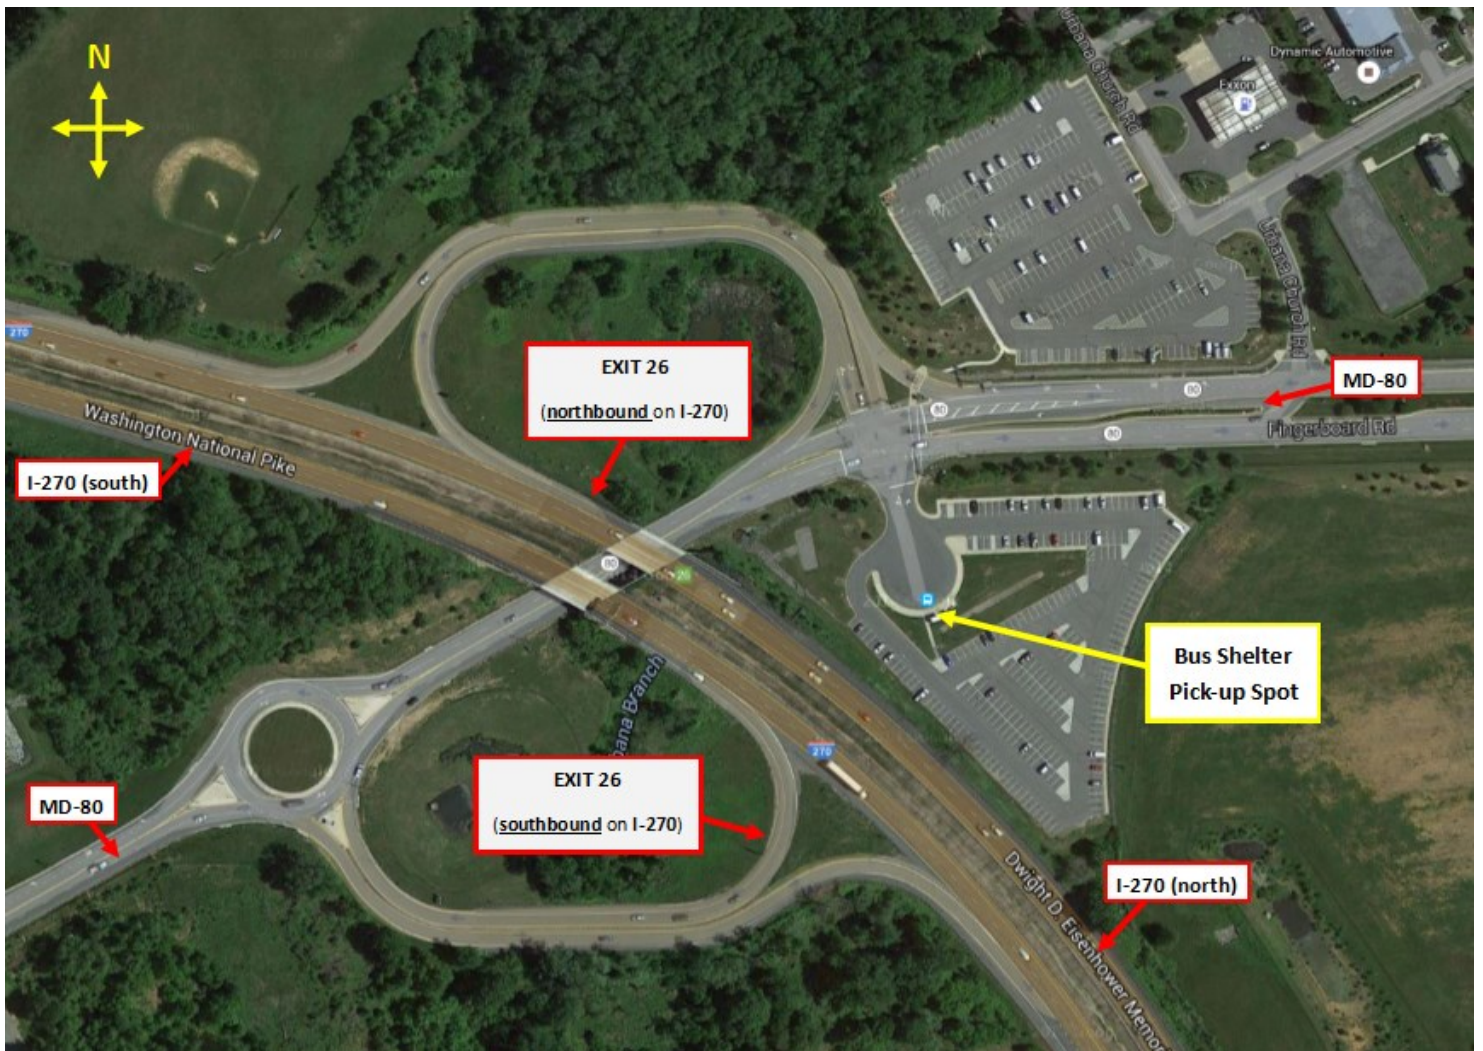

Urbana Park & Ride

Interstate-270 (Exit 26) & Maryland-80

DIRECTIONS:

The Park & Ride lot is east of I-270 and south of MD-80.

From NORTHBOUND I-270: Take Exit 26 (MD-80, Urbana). At the end of the ramp, cross MD-80 into the Park & Ride lot on the south side of MD-80.

From SOUTHBOUND I-270: Take Exit 26 (MD-80, Urbana). At the end of the ramp, turn right on MD-80. Turn right into the Park & Ride lot on the south side of MD-80.

PARKING:

Parking is free at this lot..

For more information call Montgomery County Department of Transportation at 301.770.POOL (7665)

BUS PICK-UP:

Wait for the EYRE bus at the BUS SHELTER.

Urbana Park & Ride—Wide View