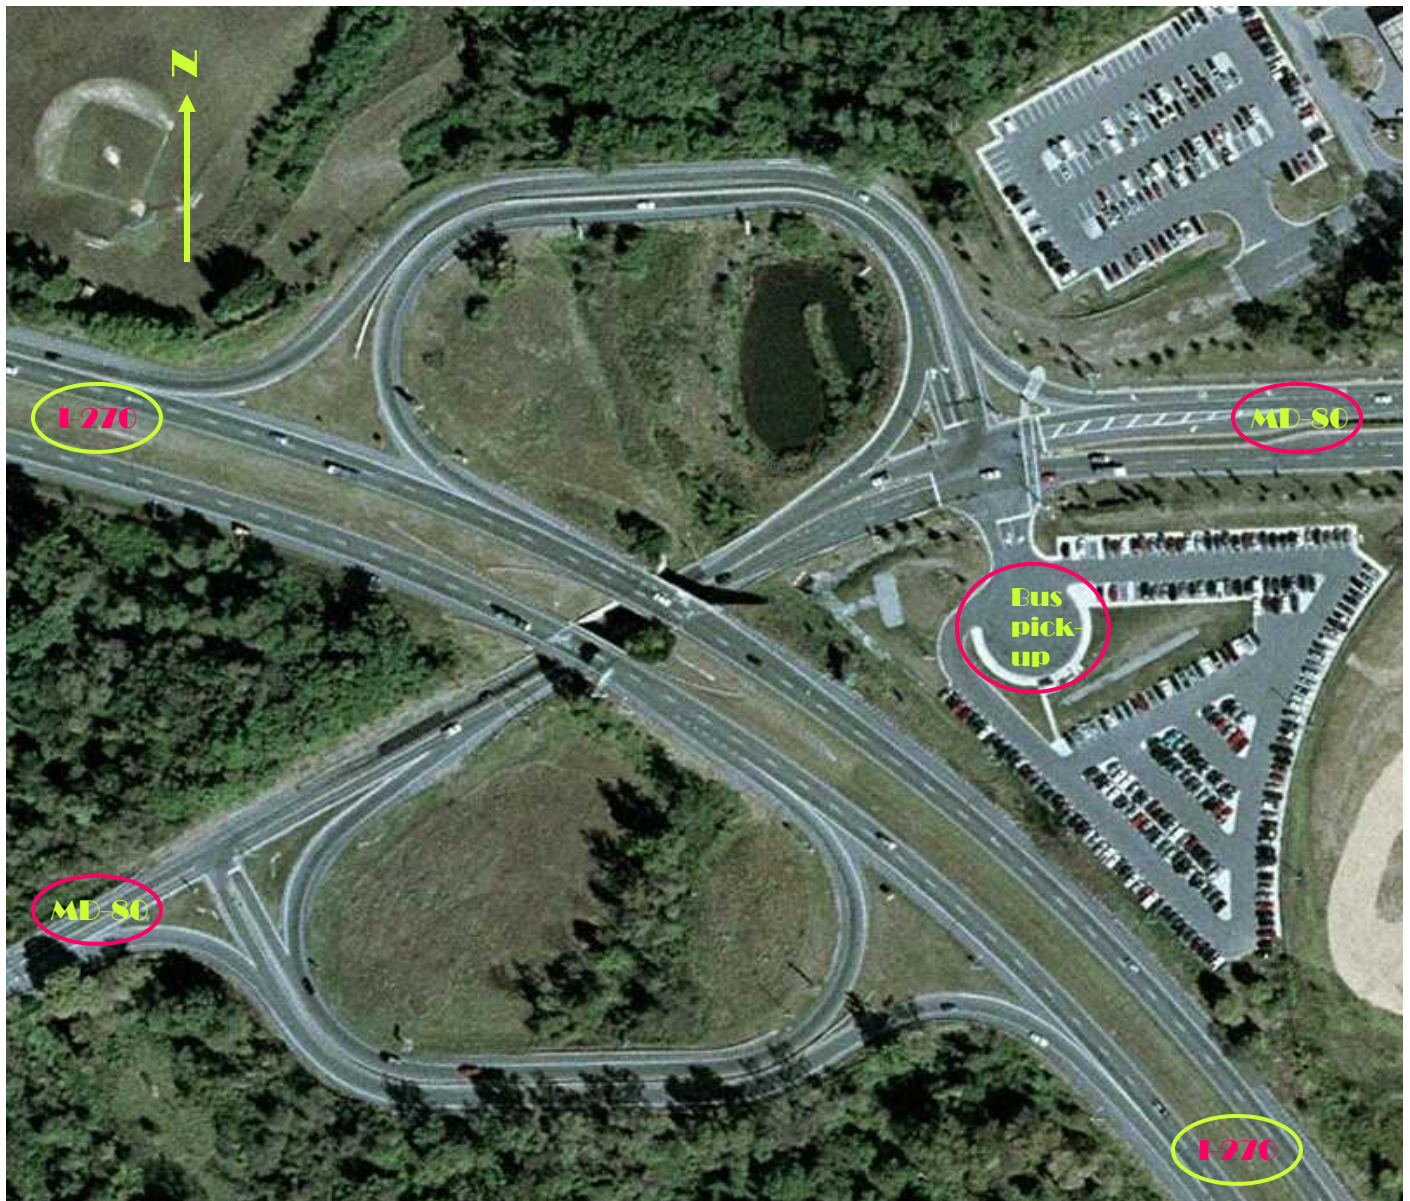

### DIRECTIONS:

The Park & Ride lot is east of I-270 and south of MD-80.

**From NORTHBOUND I-270:** Take Exit 26 (MD-80, Urbana). At the end of the ramp, cross MD-80 into the Park & Ride lot on the south side of MD-80.

**From SOUTHBOUND I-270:** Take Exit 26 (MD-80, Urbana). At the end of the ramp, turn right on MD-80. Turn right into the Park & Ride lot on the south side of MD-80.

# Urbana Park & Ride—Wide View