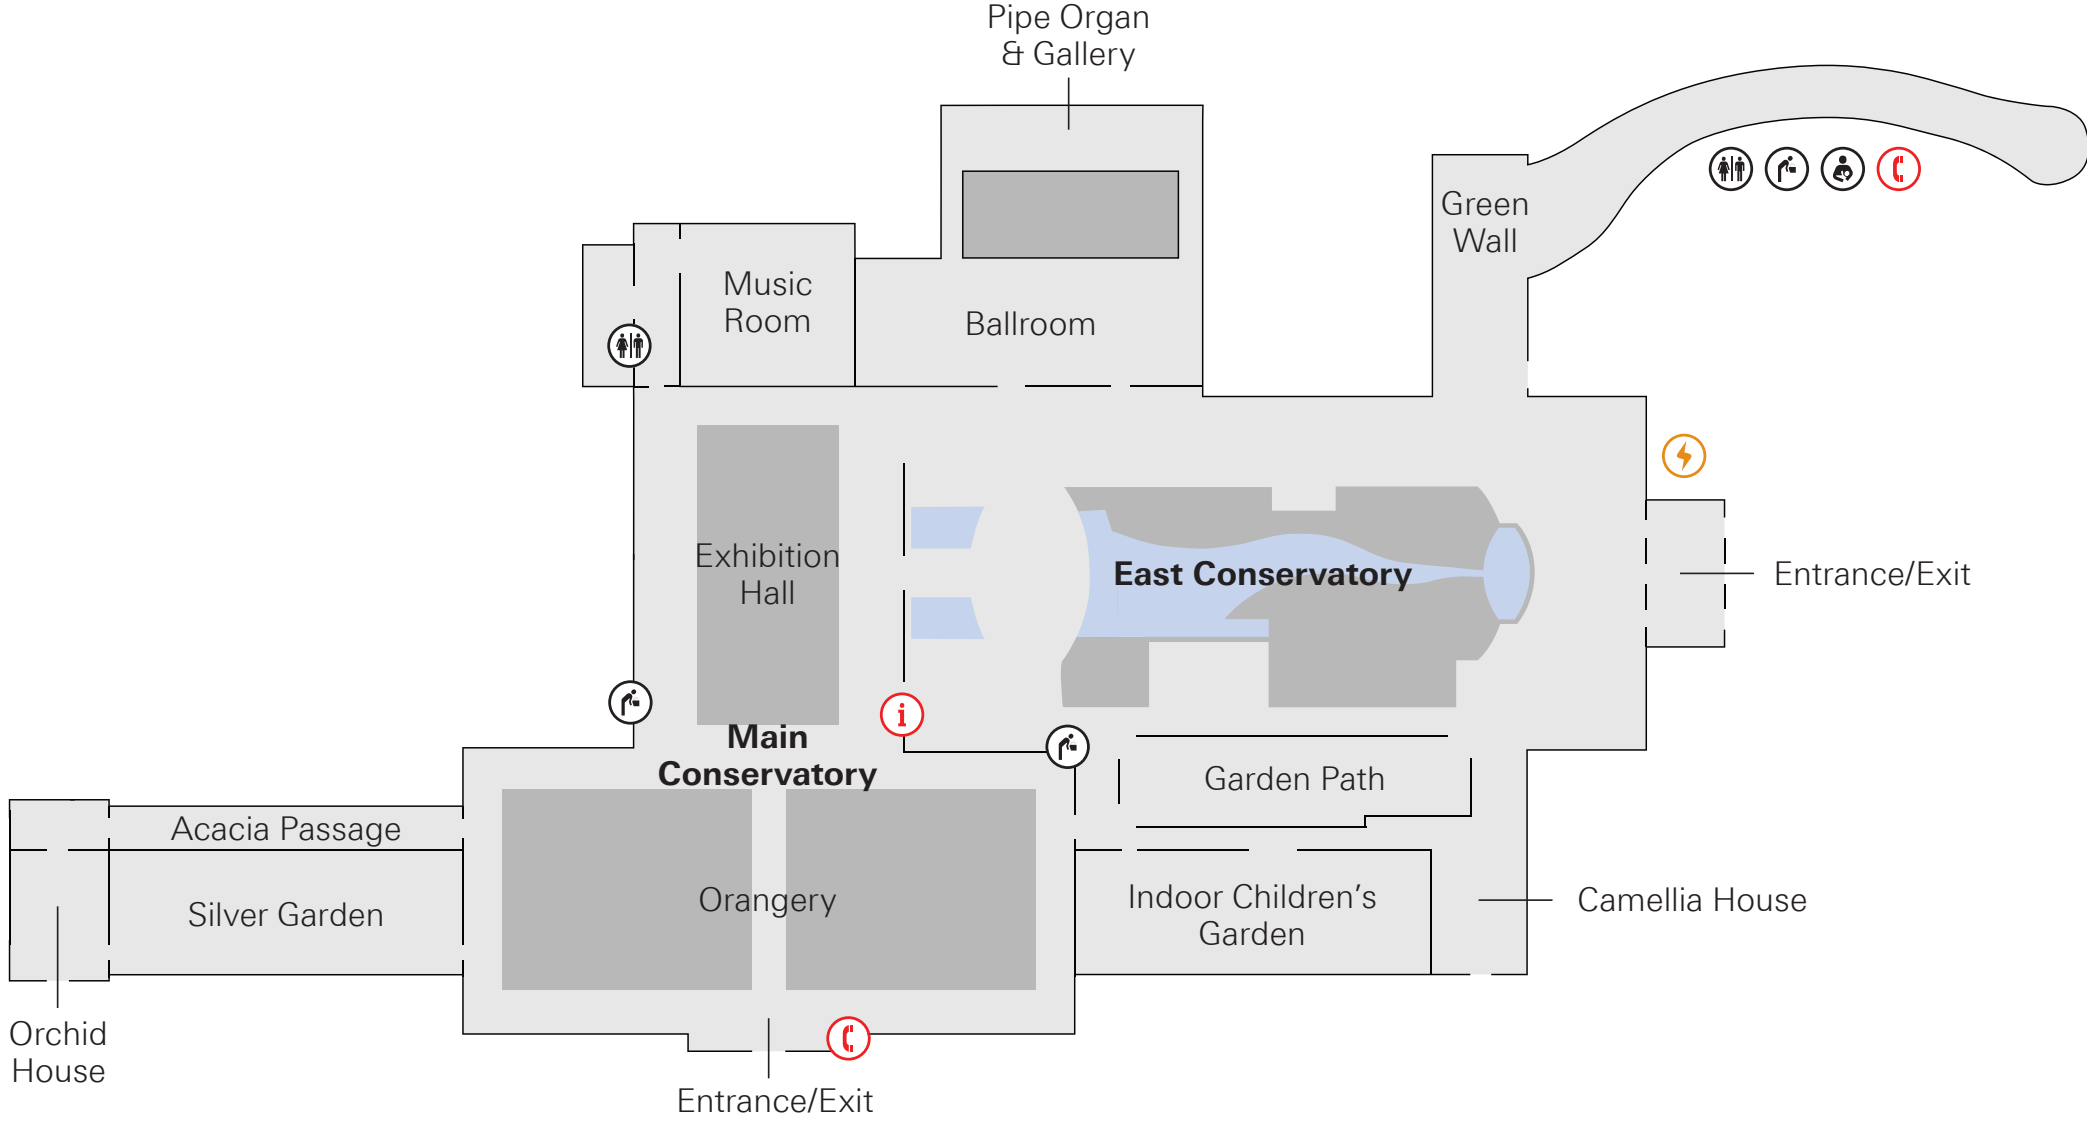

Meadow & Forest District

- 8 Forest Walk
- 9 Lookout Loft Treehouse
- 10 Meadow Garden and Webb Farmhouse
- 11 Birdhouse Treehouse

Conservatory District

- 12 East Conservatory
- 13 Main Conservatory
- 14 Conservatory Overlook

Main Fountain Garden District

- 15 Main Fountain Garden
- 16 The Grotto
- 17 Idea Garden
- 18 Pumphouse Plaza and Historic Pump Room & Gallery
- 19 Rose Garden
- 20 Topiary Garden

Chimes Tower District

- 21 Hillside Garden
- 22 Chimes Tower
- 23 Oak & Conifer Knoll
- 24 Eye of Water

- 25 The Café, 1906, and Beer Garden
- 26 Visitor Center and The Garden Shop

Key

- Restrooms
- Scooter Charging
- Drinking Fountain
- Dining
- Emergency Phone
- Information Desk
- Emergency Shelter
- Mother's Room
- Elevator
- Accessible Path
- Gardens are smoke- and vape-free.

Mobile Map

Learn more about daily events, explore display details, and navigate our Gardens with our mobile map. Scan the code or visit longwoodgardens.org/map.

Conservatory Map

Conservatory Overlook

-  Restrooms
-  Scooter Charging
-  Drinking Fountain
-  Emergency Phone
-  Information Desk
-  Mother's Room