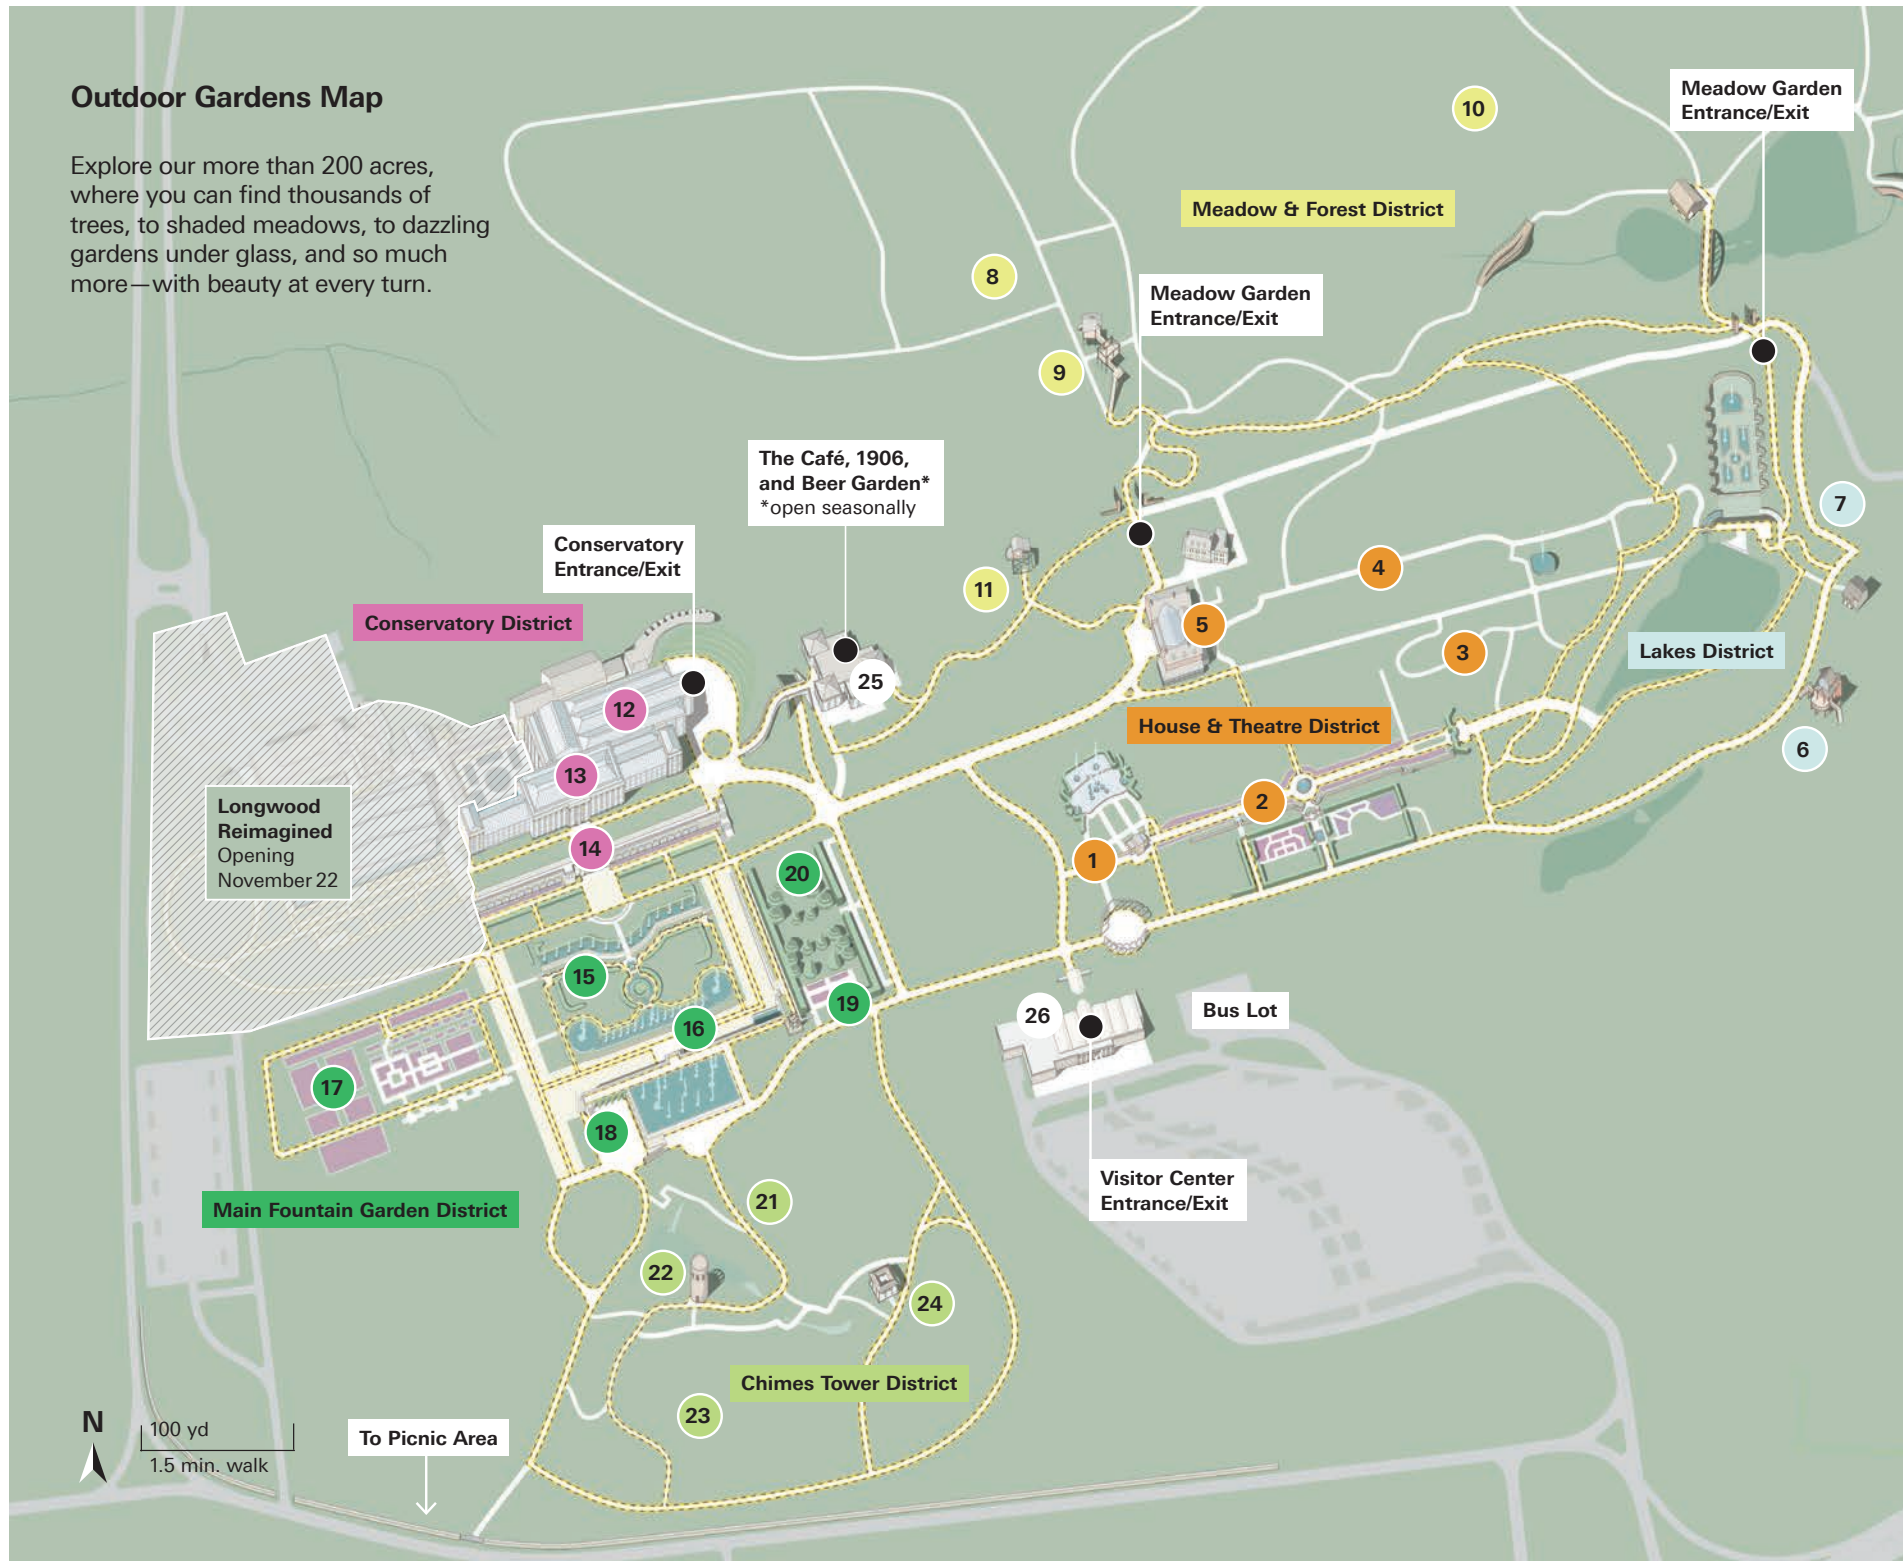

Outdoor Gardens Map

Explore our more than 200 acres, where you can find thousands of trees, to shaded meadows, to dazzling gardens under glass, and so much more—with beauty at every turn.

Garden Features by District

House & Theatre District

- 1 Open Air Theatre
- 2 Flower Garden Walk and Compartment Gardens
- 3 Peirce's Woods
- 4 Peirce's Park and Orchard
- 5 Peirce-du Pont House

Lakes District

- 6 Canopy Cathedral Treehouse
- 7 Italian Water Garden

Meadow & Forest District

- 8 Forest Walk
- 9 Lookout Loft Treehouse
- 10 Meadow Garden and Webb Farmhouse
- 11 Birdhouse Treehouse

Conservatory District

- 12 East Conservatory
- 13 Main Conservatory
- 14 Conservatory Overlook

Main Fountain Garden District

- 15 Main Fountain Garden
- 16 The Grotto
- 17 Idea Garden
- 18 Pumphouse Plaza and Historic Pump Room & Gallery
- 19 Rose Garden
- 20 Topiary Garden

Chimes Tower District

- 21 Hillside Garden
- 22 Chimes Tower
- 23 Oak & Conifer Knoll
- 24 Eye of Water

- 25 The Café, 1906, and Beer Garden
- 26 Visitor Center and The Garden Shop

Key

- Restrooms
- Scooter Charging
- Drinking Fountain
- Dining
- Emergency Phone
- Information Desk
- Emergency Shelter
- Mother's Room
- Elevator
- Accessible Path
- Gardens are smoke- and vape-free.

Mobile Map

Learn more about daily events, explore display details, and navigate our Gardens with our mobile map. Scan the code or visit longwoodgardens.org/map.