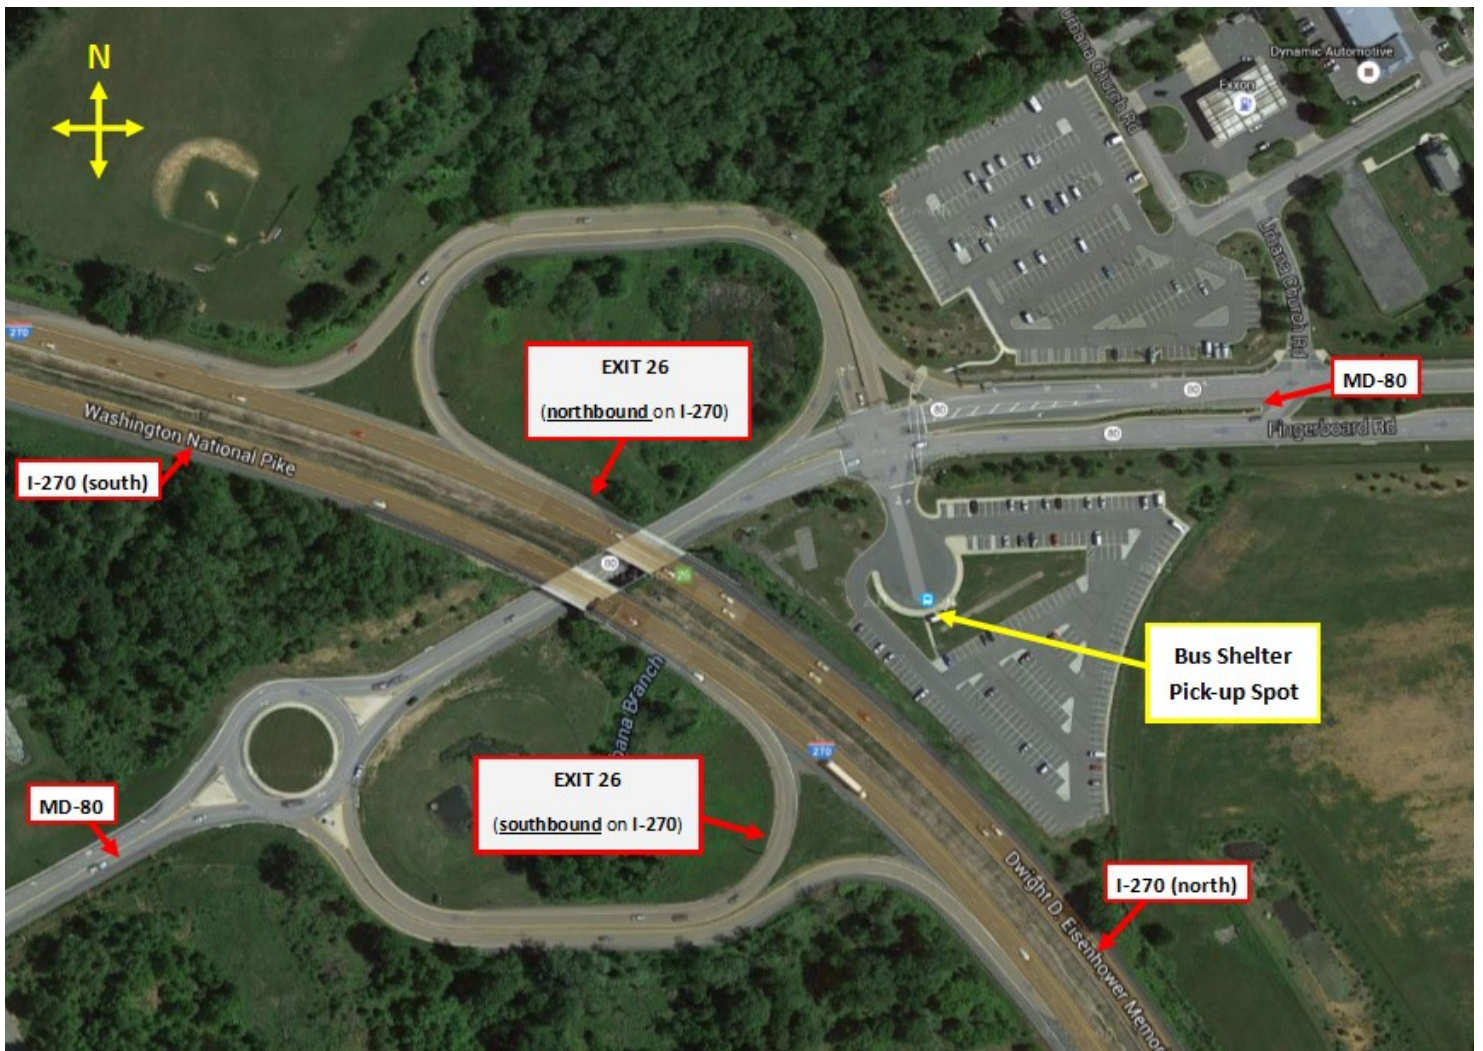

Urbana Park & Ride

Interstate-270 (Exit 26) & Maryland-80

DIRECTIONS:

The Park & Ride lot is east of I-270 and south of MD-80.

From NORTHBOUND I-270: Take Exit 26 (MD-80, Urbana). At the end of the ramp, cross MD-80 into the Park & Ride lot on the south side of MD-80.

From SOUTHBOUND I-270: Take Exit 26 (MD-80, Urbana). At the end of the ramp, turn right on MD-80. Turn right into the Park & Ride lot on the south side of MD-80.

PARKING:

Parking is free at this lot..

For more information call Frederick County and transfer to the Department of Transportation at 301-600-9000

BUS PICK-UP:

Wait for the bus at the BUS SHELTER.