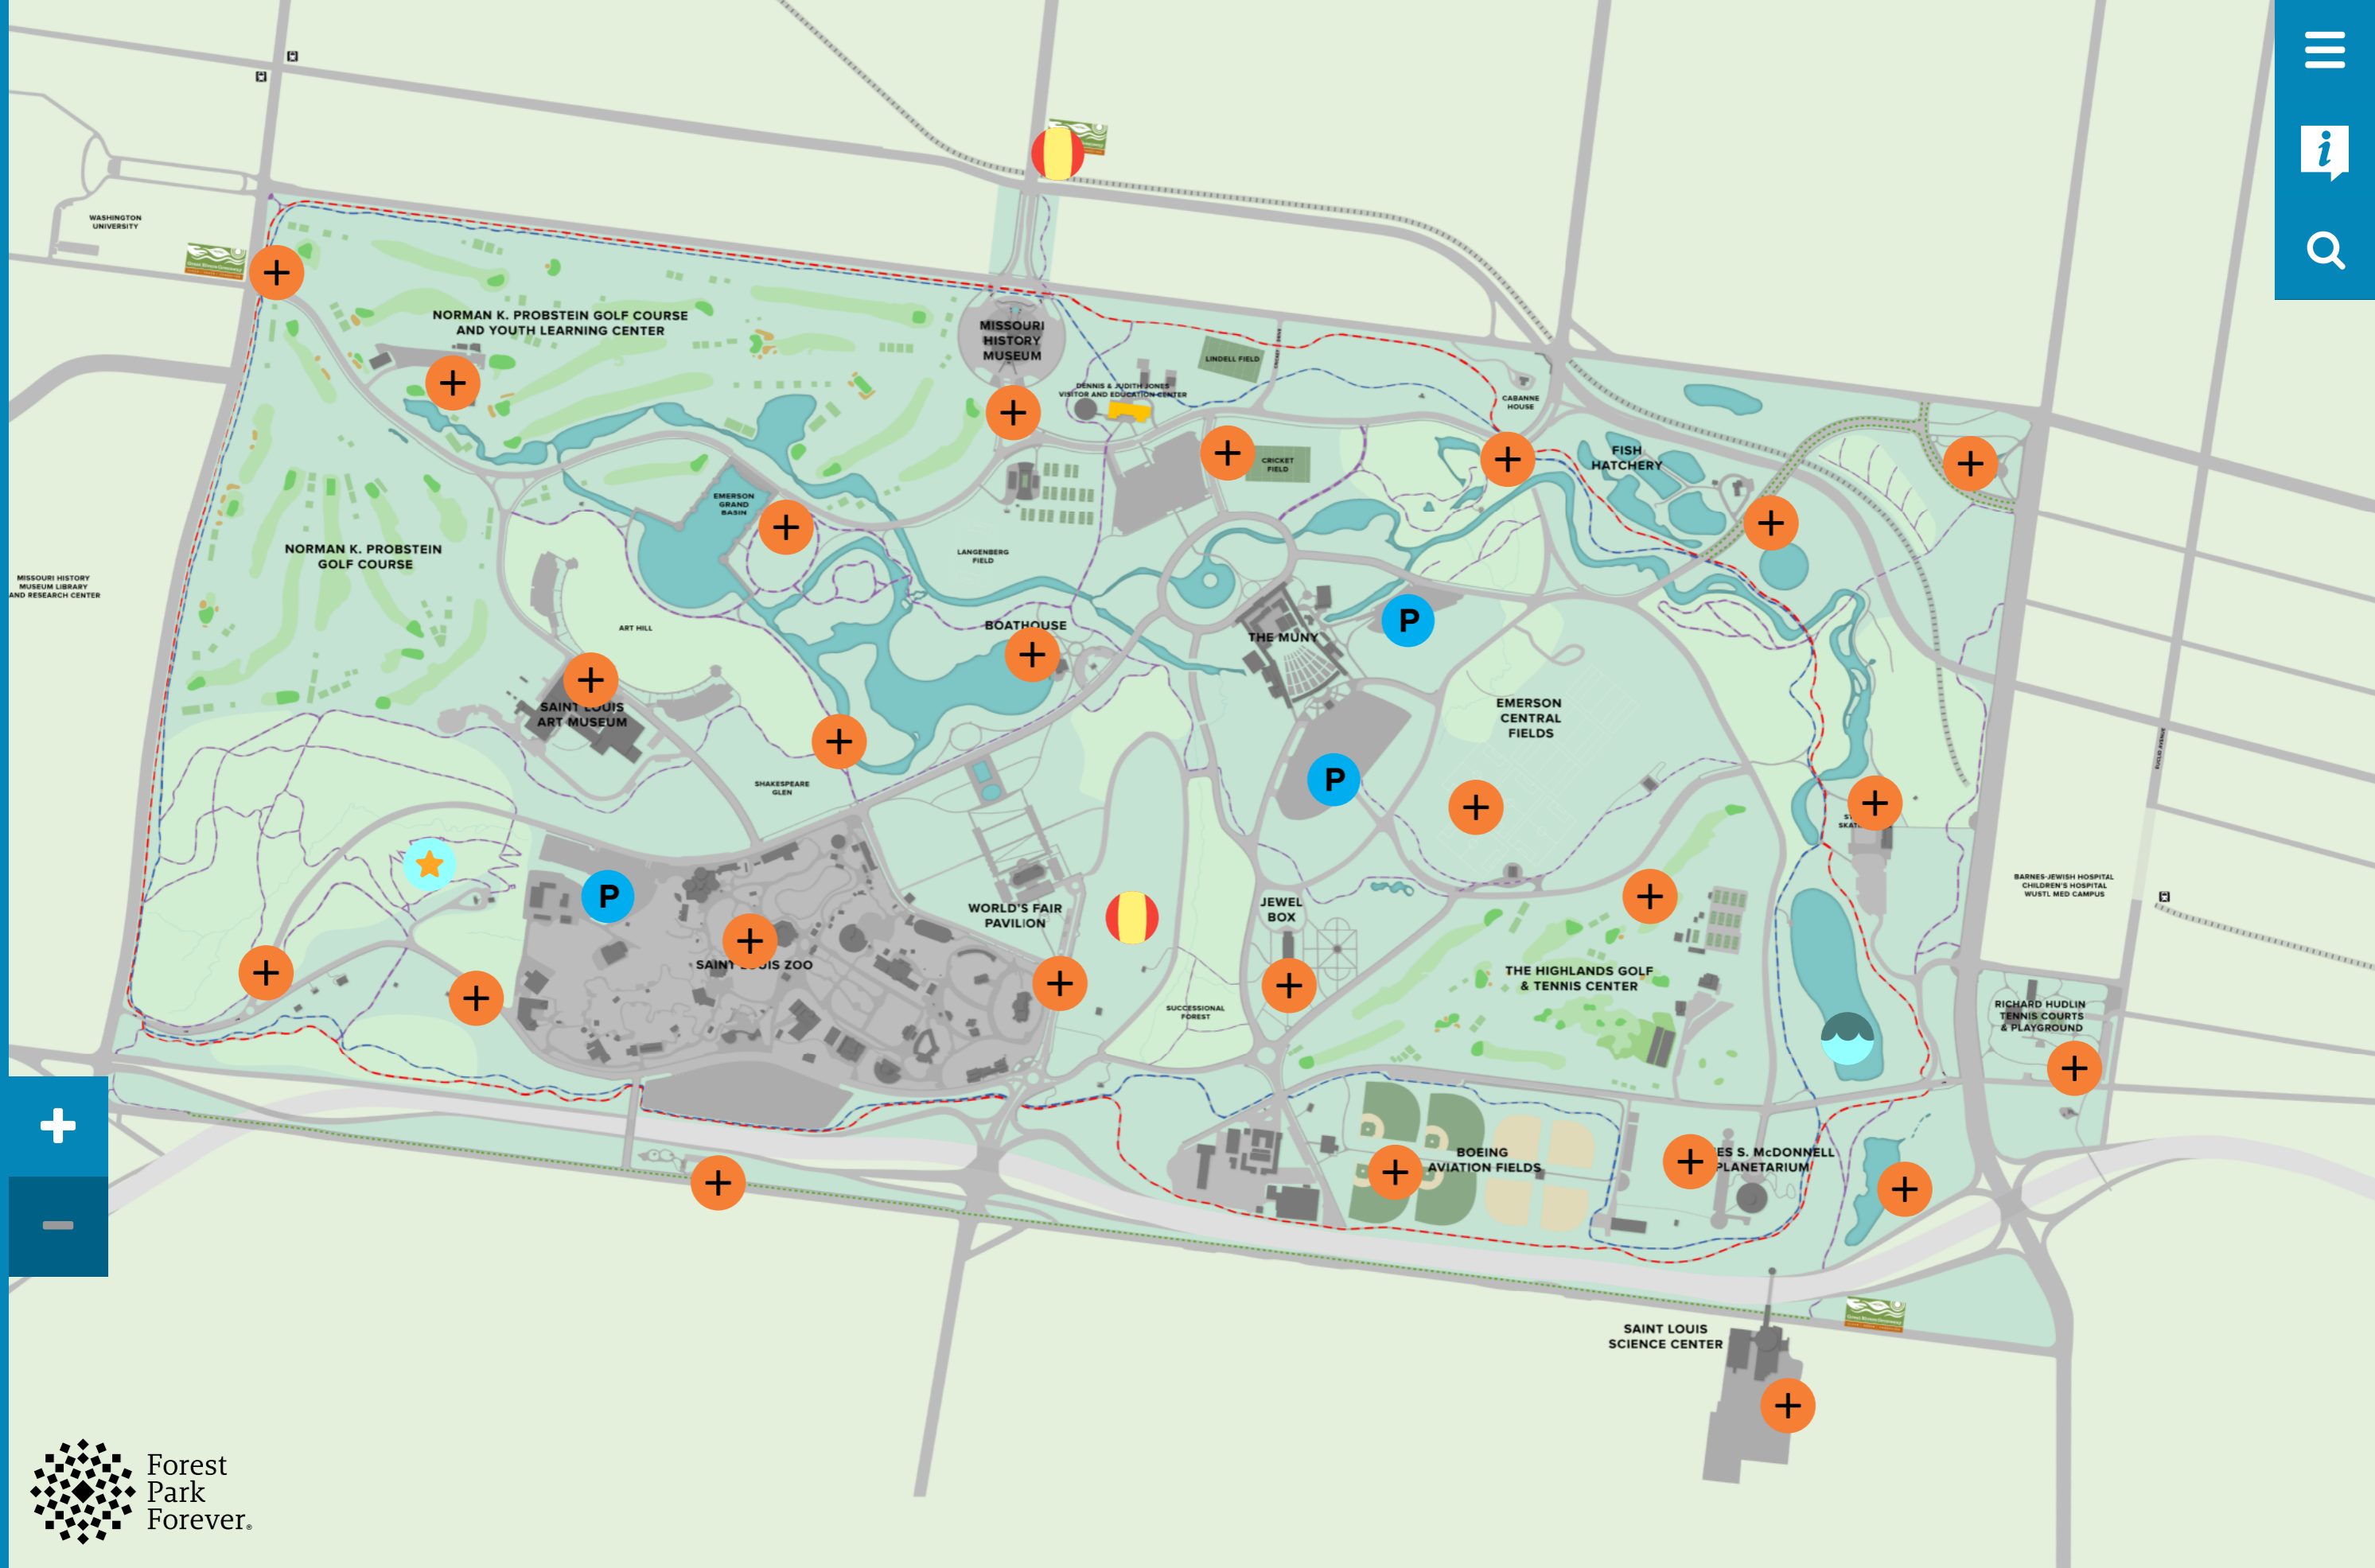

On the following pages are some maps of St. Louis that may be helpful to familiarize yourself with the city.

They are of Downtown St. Louis, Forest Park and the Metro Area, which shows some of the neighborhoods we are highlighting this evening.

**LEGEND**

-  Metrolink Stop
-  Visitor Center
-  Preferred Parking

ZOOM